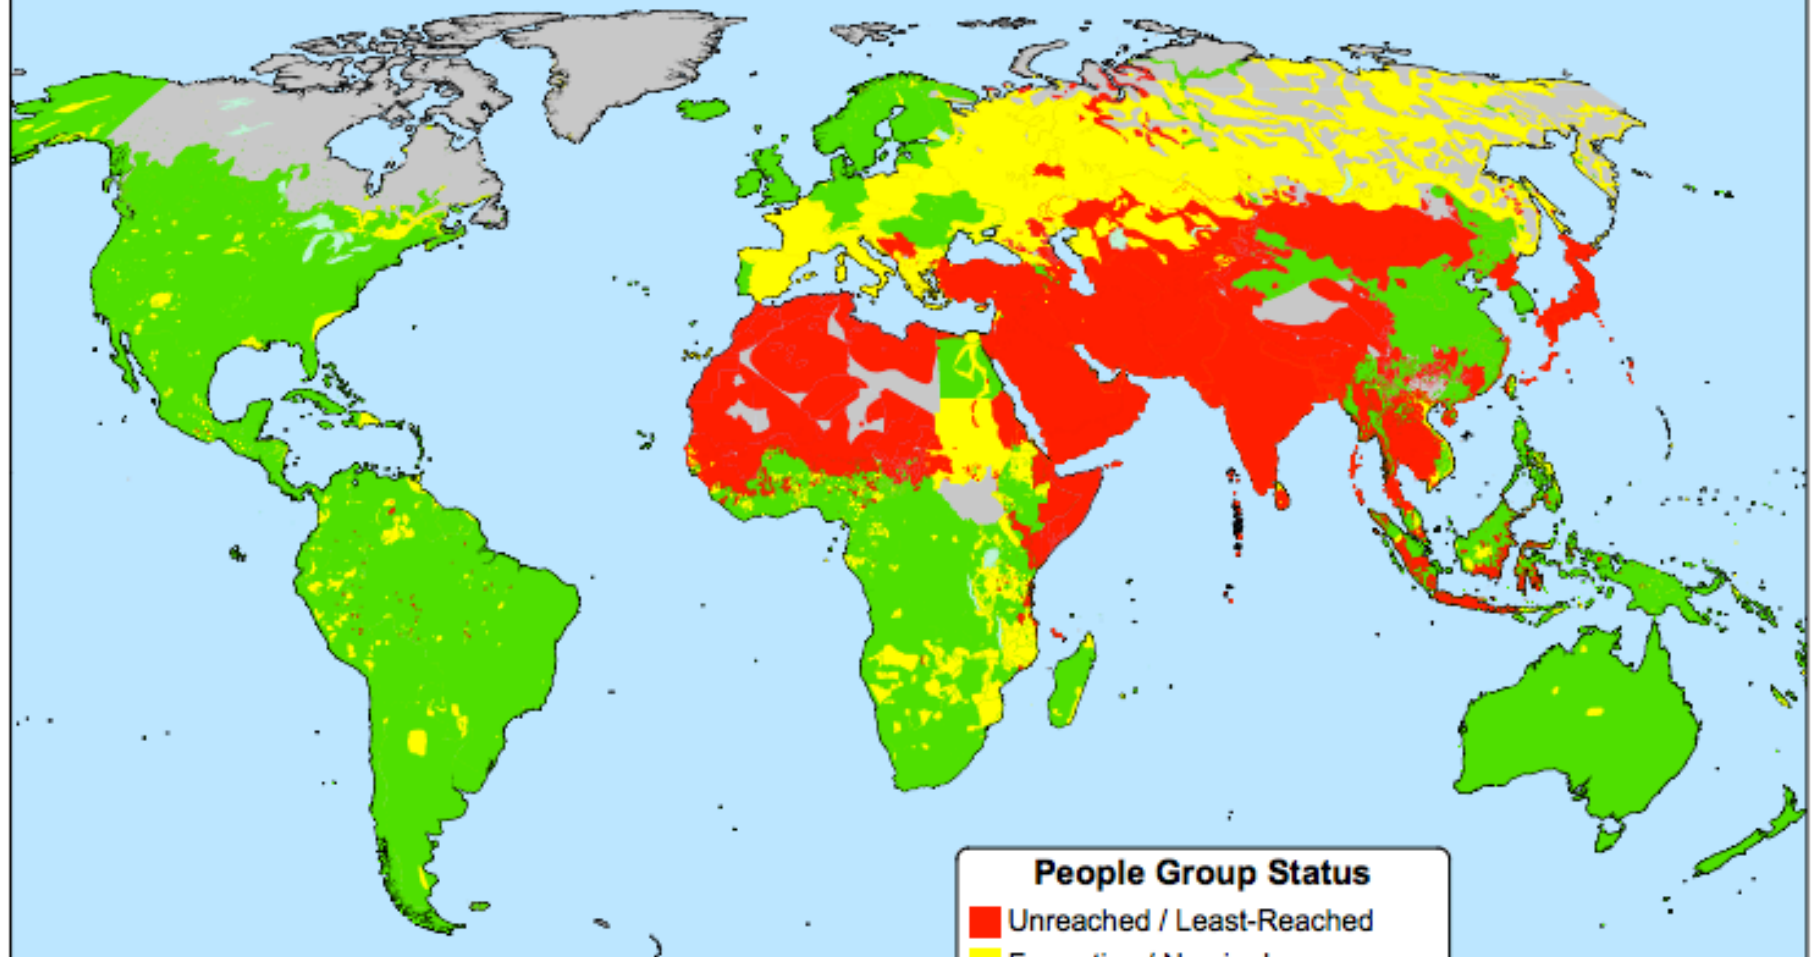

Églises pour 10 000 habitants

0 - 0.09
0.1 - 0.19
0.2 - 0.29
0.3 - 0.39
0.4 - 0.59
0.6 - 0.89
0.9+

Progress of the Gospel by People Group

Based on the Joshua Project Progress Scale

People Group Status

- Unreached / Least-Reached
- Formative / Nominal
- Established / Significant
- Data not available or uninhabited

Source: Joshua Project (www.joshuaproject.net), September 2011
Map by Joshua Project and Global Mapping International (www.gmi.org)